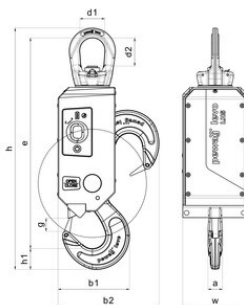

LEVO Hook

Product information

Automatic, remote controlled and battery powered hook.

Operating cycles: approx. 8.000.

Protection class: IP65.

... [Read more](#)

Safety factor: 4:1.

LEVO Hook

Blueprint

Technical data

Part code	Code	WLL	A mm	B1mm mm	B2mm mm	D1mm mm	D2mm mm	e mm mm	g mm mm	h mm mm	h1mm mm	w mm mm	Weight kg
60974102604	LH5	5	32	156	220	54	61	460	29	528	46	142	20