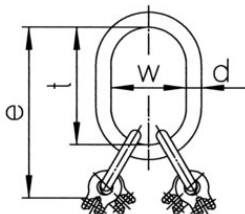

4 Special Clevis Sub-Assembly GTKR/SUN

Product information

General: For 3 and 4-leg slings with shortening element.

[... Read more](#)

Temperature range: -40 °C up to 200 °C

Safety factor: 4:1

Grade: 12

4 Special Clevis Sub-Assembly GTKR/SUN

Blueprint

Technical data

Part code	Code	Chain diameter	WLL ton	EWL	can be used with single hook acc. DIN15401 up to nr.	WLL 45- 60° ton	d mm	t mm	w mm	e mm	Weight kg
403100500110	GTKR/SUN 4-7	7	5	287	10	3.55	27	190	110	287	4.11
403100630110	GTKR/SUN 4-8	8	6.3	287	10	4.5	27	190	110	287	4.15
403101060110	GTKR/SUN 4-10	10	10.6	326	12	7.5	30	190	110	326	6.62
403101700110	GTKR/SUN 4-13	13	17	479	12	11.8	38	275	150	479	14.27
403102560110	GTKR/SUN 4-16	16	25.6	503	12	18.3	38	275	150	503	21.25