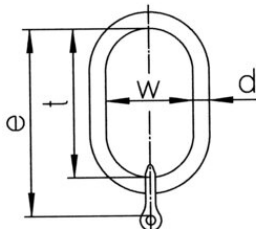

1 Special Clevis Sub-Assembly GTKR/SUN

Product information

General: For 1-leg slings.

[... Read more](#)

Temperature range: -40 °C up to 200 °C

Safety factor: 4:1

Grade: 12

1 Special Clevis Sub-Assembly GTKR/SUN

Blueprint

Technical data

Part code	Code	Chain diameter	WLL ton	can be used with single hook acc. DIN15401 up to nr.	d mm	t mm	w mm	e mm	Weight kg
403100240070	GTKR/SUN 1-7	7	2.36	4	14	120	70	163	0.66
403100300070	GTKR/SUN 1-8	8	3	5	17	140	80	183	0.92
403100500070	GTKR/SUN 1-10	10	5	6	19	160	95	211	1.55
403100800070	GTKR/SUN 1-13	13	8	10	27	190	110	254	3.34
403101220070	GTKR/SUN 1-16	16	12.2	12	30	190	110	268	4.92