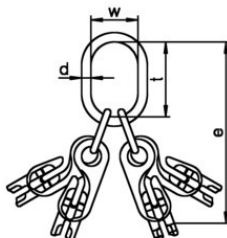

4 Special Clevis Sub-Assembly GTVK/SUN

Product information

General: For 3 and 4-leg slings with shortening element.

... [Read more](#)

Temperature range: -40 °C up to 200 °C

Safety factor: 4:1
Grade: 12

4 Special Clevis Sub-Assembly GTVK/SUN

Blueprint

Technical data

Part code	Code	Chain diameter	WLL ton	EWL	can be used with single hook acc. DIN15401 up to nr.	WLL 45- 60° ton	d mm	t mm	w mm	e mm	Weight kg
403100500080	GTVK/SUN 4-7	7	5	368	10	3.55	27	190	110	368	6.35
403100630080	GTVK/SUN 4-8	8	6.3	368	10	4.5	27	190	110	368	6.39
403101060080	GTVK/SUN 4-10	10	10.6	433	12	7.5	30	190	110	433	10.94
403101700080	GTVK/SUN 4-13	13	17	616	12	11.8	38	275	150	616	25.35
403102560080	GTVK/SUN 4-16	16	25.6	658	12	18.3	38	275	150	658	37.17