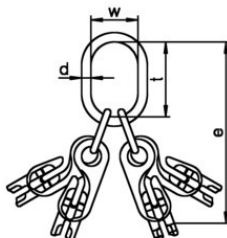

4 Special Clevis Sub-Assembly GTVK/SUN

Product information

General: For 3 and 4-leg slings with shortening element.

[... Read more](#)

Temperature range: -40 °C up to 200 °C

Safety factor: 4:1

Grade: 12

4 Special Clevis Sub-Assembly GTVK/SUN

Blueprint

Technical data

Part code	Code	Chain diameter	WLL ton	EWL	can be used with single hook acc. DIN15401 up to nr.	WLL 45- 60° ton	dmm mm	t mm	w mm mm	e mm mm	Weight kg
403100500080	GTVK/SUN 4-7	7	5	368	10	3.55	27	190	110	368	6.35
403100630080	GTVK/SUN 4-8	8	6.3	368	10	4.5	27	190	110	368	6.39
403101060080	GTVK/SUN 4-10	10	10.6	433	12	7.5	30	190	110	433	10.94
403101700080	GTVK/SUN 4-13	13	17	616	12	11.8	38	275	150	616	25.35
403102560080	GTVK/SUN 4-16	16	25.6	658	12	18.3	38	275	150	658	37.17