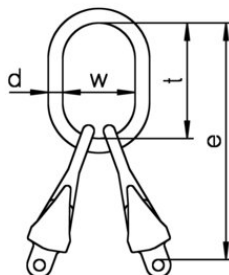

### Product information

**General:** For 2-leg slings with shortening element.

[... Read more](#)

---

**Temperature range:** -40 °C up to 200 °C

**Safety factor:** 4:1

**Grade:** 12

### Technical data

Part code	Code	Chain diameter	WLL ton	EWL	can be used with single hook acc. DIN15401 up to nr.	WLL 45- 60° ton	d mm	t mm	w mm	e mm	Weight kg
403100340090	GTVK/SUN 2-7	7	3.35	284	6	2.36	19	160	95	284	2.62
403100430090	GTVK/SUN 2-8	8	4.25	284	6	3	19	160	95	284	2.64
403100710090	GTVK/SUN 2-10	10	7.1	328	10	5	23	170	105	328	4.83
403101120090	GTVK/SUN 2-13	13	11.2	391	10	8	30	190	110	391	10.54
403101700090	GTVK/SUN 2-16	16	17	508	12	12.2	38	275	150	508	18.33