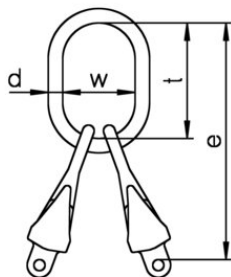

2 Special Clevis Sub-Assembly GTVK/SUN

Product information

General: For 2-leg slings with shortening element.

[... Read more](#)

Temperature range: -40 °C up to 200 °C

Safety factor: 4:1

Grade: 12

2 Special Clevis Sub-Assembly GTVK/SUN

Blueprint

Technical data

Part code	Code	Chain diameter	WLL ton	EWL	can be used with single hook acc. DIN15401 up to nr.	WLL 45- 60° ton	dmm mm	t mm	w mm mm	e mm mm	Weight kg
403100340090	GTVK/SUN 2-7	7	3.35	284	6	2.36	19	160	95	284	2.62
403100430090	GTVK/SUN 2-8	8	4.25	284	6	3	19	160	95	284	2.64
403100710090	GTVK/SUN 2-10	10	7.1	328	10	5	23	170	105	328	4.83
403101120090	GTVK/SUN 2-13	13	11.2	391	10	8	30	190	110	391	10.54
403101700090	GTVK/SUN 2-16	16	17	508	12	12.2	38	275	150	508	18.33