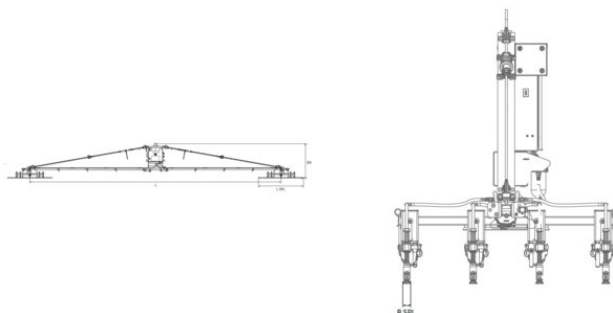

### Product information

moving limits

CLAD-BOY® is a vacuum lifting beam developed for the professional workman who mounts roof- and wall panels. The vacuum lifting beam makes the mounting easier and increases the safety and the efficiency substantial.

- Up to 18 meter long
- Capacities up to 500 kg
- Rotatable by up to 90°

The vacuum pump is equipped with a power saving function which means that the pump automatically stops when vacuum has been reached and starts again, when the vacuum is released.

CLAD-BOY can – without using tools – be set to hold loads in horizontal or vertical position, or to turn items from horizontal to vertical position or vice versa the other way around. This function is very functional when mounting light building elements such as trapezoidal plates, sandwich elements and similar.

### Technical data

Part code	WLL ton	Model	Main beam length mm	Suction pads quantity / Size mm	Maximum size of the load* mm	WLL Vertical ton	B SPL mm	L SPL mm	EH mm	L (max) mm	Weight kg
56051031985	0.3	CLAD-BOY 300/6L/2870	2,870	6 - 80x400	12,000	0.24	80	400	1,167	2,870	150
56051031986	0.3	CLAD-BOY 300/6L/4890	4,890	6 - 80x400	14,000	0.24	80	400	1,167	4,890	200
56051031987	0.3	CLAD-BOY 300/6L/8930	8,930	6 - 80x400	18,000	0.24	80	700	1,167	8,930	230
56051031988	0.35	CLAD-BOY 350/8L/4890	4,890	8 - 36x780	14,000	0.24	36	780	1,254	4,890	250
56051031989	0.35	CLAD-BOY 350/8L/8930	8,930	8 - 36x780	18,000	0.24	36	780	1,254	8,930	300
56051031996	0.5	CLAD-BOY 500/16L/8930	8,930	16 - 36x780	18,000	0.24	36	780	1,254	8,930	330