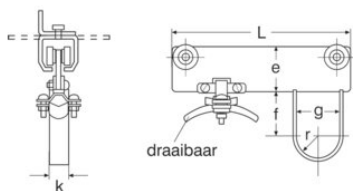

## Round cable drag carriage

---

### Product information

These carrier trolleys are the perfect addition to the C-profile guide rails when setting up a power supply for crane systems.

... [Read more](#)

---

### Technical data

Part code	Code	Model	Profile type	For cable mm	E mm	F mm	G mm	K mm	L mm	R mm	Weight kg
6097	8717365018817	135M-8/15	100	8-15	40	70	40	15	165	20	0.48
6097	8717365018824	135M-16/24	100	16-24	40	70	40	15	165	20	0.51
6097	8717365018831	335M-8/15	300	8-15	60	70	40	15	225	20	1
6097	8717365018848	335M-16/24	300	16-24	60	70	40	15	225	20	1.05
6097	8717365018879	435M-8/15	400	8-15	70	70	40	15	260	20	1.33
6097	8717365020445	435M-16/24	400	16-24	70	70	40	15	260	20	1.38