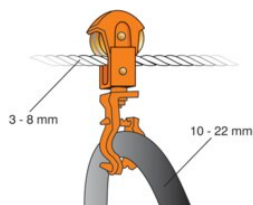

Round cable carriage for steel wire rope

Product information

The REMA RKL round cable trolleys are suitable for guiding round cables for the energy supply over a wire rope.

Features:

- Easy and quick to install

... [Read more](#)

Marking: CE-marked

Round cable carriage for steel wire rope

Technical data

Part code	Code	Model	Rope Ø mm	For cable mm	Weight kg
6097	8717365019029	RKW 3-8	3-8	12-20	0.1