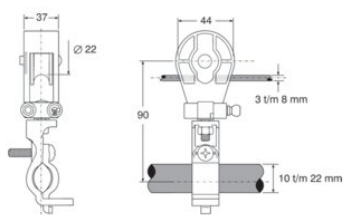

Round cable carriage for steel wire rope

Product information

The REMA RKL round cable trolleys are suitable for guiding round cables for the energy supply over a wire rope.

Features:

- Easy and quick to install

... [Read more](#)

Marking: CE-marked

Round cable carriage for steel wire rope

Technical data

Part code	Code	Model	Rope Ø mm	For cable mm	Weight kg
6097	8717365019029	RKW 3-8	3-8	12-20	0.1