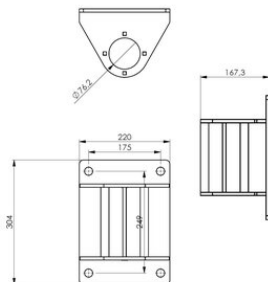

Wall Socket for Swivel Davit Crane, Zinc Plated

Product information

Wall socket with zinc plating, suitable for Gebuwin Swivel Davit cranes SD models: SD125, SD250, SD500 en SD501.

... [Read more](#)

Material: Steel
Finish: Galvanized

Wall Socket for Swivel Davit Crane, Zinc Plated

Blueprint

Technical data

Part code	Code	Weight kg
609777001844	WSSD	7.6