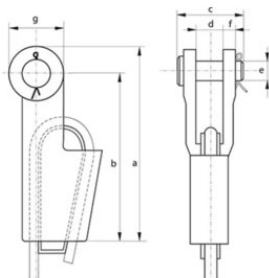

Open Wedge Socket CP Green Pin® G-6413

Product information

The Green Pin® Open Wedge Socket CP is an open wedge socket with a cotter (split) pin. The socket is made from high tensile steel, while galvanization ensures its long-term durability. Green Pin® Open Wedge Socket CP is available for wire rope with a diameter from 7-8 up to 81-86 mm.

Open Wedge Socket CP Green Pin® G-6413

Blueprint

Technical data

Part code	Rope Ø range mm	MBL ton	Finish	Number	length a mm	width inside d mm	a mm	b mm	c mm	d mm	e mm	f mm	g mm	Weight kg
121500800242	7-8	8	Galvanized	0.25	128	18	128	110	51	18	16	9	36	0.79
121501000242	9-10	12	Galvanized	0.5	165	20.5	165	142	62	20.5	21	11	46	1.5
121501300242	11-13	20	Galvanized	1	175	25	175	146	66	25	25	12	57	2.4
121501600242	14-16	25	Galvanized	2	211	31	211	176	82	31	30	15	70	4
121501900242	18-19	40	Galvanized	3	252	38	252	212	95	38	35	16	80	7.4
121502200242	20-22	55	Galvanized	4	288	44	288	240	110	44	41	19	95	11
121502600242	24-26	75	Galvanized	5	329	51	329	274	130	51	51	22	110	16
121502900242	27-29	90	Galvanized	6	375	57	375	310	144	57	57	25	130	22
121503200242	30-32	110	Galvanized	7	423	63	423	350	155	63	64	28	146	31
121503600242	34-36	125	Galvanized	8	474	69	474	400	163	69	64	28	148	39
121503900242	37-39	150	Galvanized	9	527	76	527	450	178	76	70	30	153	50
121504200242	40-42	170	Galvanized	10	580	76	580	500	187	76	76	33	160	66
121504800242	43-48	225	Galvanized	11	650	89	650	550	213	89	89	39	186	96
121505200242	49-52	280	Galvanized	12	745	101	745	640	240	101	95	46	194	130
121505800242	54-58	360	Galvanized	13	785	114	785	660	275	114	108	54	250	180
121506800242	60-68	425	Galvanized	14	970	127	970	835	300	127	121	60	270	275
121507600242	72-76	460	Galvanized	15	1,150	146	1,150	1,000	355	146	133	76	300	440
121508600242	81-86	625	Galvanized	16	1,252	159	1,310	1,160	375	159	140	79	300	510