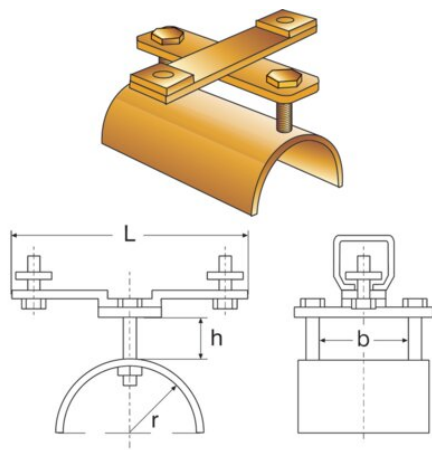

## Flat cable clamps

### Product information

Flat cable end clamp from Rema. For setting up a power supply for crane systems.  
Suitable addition to the C-profile guide rails and flat cable trolleys.

... [Read more](#)

### Technical data

Part code	Code	Model	For cable mm	B mm	H, mm	L mm	Rmm mm	Weight kg
6097	8717365018268	137E	55 X 20	55	20	107	25	0.3
6097	8717365018275	337E1	60 X 40	60	40	150	45	0.7
6097	8717365018299	437E1	80 X 40	80	40	150	45	0.7
6097	8717365018282	337E2	100 X 40	100	40	150	45	0.8
6097	8717365018305	437E2	100 X 40	100	40	150	45	0.8