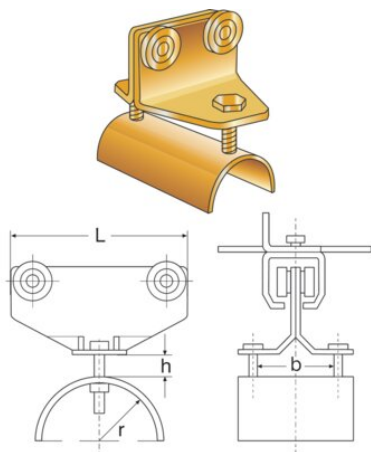

Flat cable carriage

Product information

All cable cars are fitted with impact and water-resistant wheels; buffers at both sides.

... [Read more](#)

Flat cable carriage

Technical data

Part code	Code	Model	For cable mm	B mm	H, mm	L mm	Rmm mm	Weight kg
6097	8717365018206	157*	55 x 20	55	20	95	25	0.3
6097	8717365018251	137	55 X 20	55	20	95	25	0.4
6097	8717365018220	337	60 x 40	60	40	150	45	0.8
6097	8717365018213	337	100 X 40	100	40	180	45	1.1
6097	8717365018244	437	80 x 40	80	40	180	45	1.2
6097	8717365018237	437	100 X 40	100	40	180	45	1.3