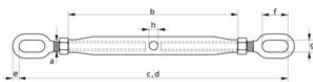

Closed Body Rigging Screws Jaw-Jaw G-6340

Product information

For tensioning of ropes, cables and the like. With eye in both ends.

Certification on request: 2.1, 2.2

... [Read more](#)

Material: Mild steel.

Marking: CE-marked

Finish: Hot dipped galvanized.

Note: End fittings of 6 and 8 mm rigging screws are electro-galvanized.

Safety factor: 5:1

Closed Body Rigging Screws Jaw-Jaw G-6340

Blueprint

Technical data

| Part code | WLL ton | A mm | B mm | C mm | D mm | e mm | f mm | g mm | h mm | Weight kg |
|--------------|---------|------|------|------|------|------|------|------|------|-----------|
| 422100020320 | 0.2 | 6 | 100 | 160 | 240 | 5.5 | 11 | 11 | 6 | 0.13 |
| 422100030320 | 0.32 | 8 | 108 | 175 | 255 | 6 | 12 | 12 | 8 | 0.2 |
| 422100050320 | 0.5 | 10 | 125 | 205 | 300 | 8.5 | 13 | 13 | 8 | 0.6 |
| 422100070320 | 0.7 | 12 | 195 | 320 | 480 | 11 | 30 | 15 | 10 | 0.8 |
| 422100120320 | 1.2 | 16 | 230 | 380 | 555 | 12 | 40 | 20 | 11 | 1.4 |
| 422100150320 | 1.5 | 20 | 270 | 455 | 660 | 16 | 50 | 24 | 12 | 2.4 |
| 422100220320 | 2.2 | 22 | 295 | 495 | 720 | 16 | 50 | 24 | 12 | 3 |
| 422100320320 | 3.2 | 24 | 325 | 540 | 790 | 19 | 56 | 28 | 12 | 4 |
| 422100480320 | 4.8 | 33 | 370 | 660 | 940 | 29 | 70 | 35 | 14 | 9 |
| 422100600320 | 6 | 39 | 400 | 720 | 1.02 | 35 | 80 | 40 | 15 | 11.5 |
| 422100850320 | 8.5 | 45 | 400 | 721 | 879 | 31 | 49 | 49 | 16 | 20.8 |