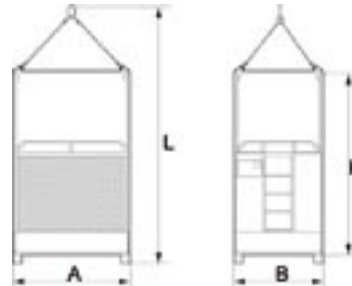

Person Lifting Basket

Collapsible person lifting basket SKM-200

For a safe and quick method to work at heights, use a person lifting basket.

A welded frame in tubing profile with closed base. The basket is supplied with a foot kickplate around the base, and a hand rail internal above the top rail. Personal Protective Safety Equipment can be fix on the welded frame. Basket is supplied with feet for quick and easy handling with a pallet or fork-lift truck. Basket is supplied with a 4 part wire rope and oval ring.

Person lifting basket MK-500

Art. Nr.	Typ	Tragfähigkeit kg	Zul. Personzahl	A	B	H	L	Eigengewicht kg	Gesamtgewicht kg
57-8021240	MK-500	500	2	1240	1000	1945	3000	160	660

Personenkorb MK-1000 / MK-1000NØD

Person lifting basket MK-1000 / MK-1000NØD